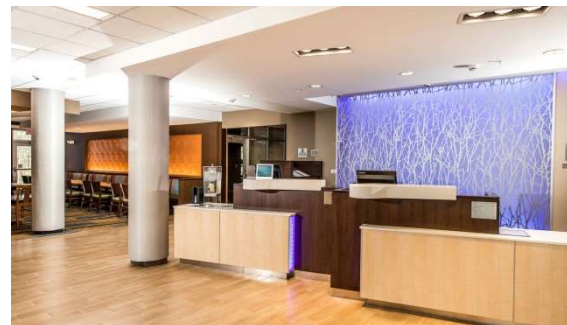

Fairfield Inn & Suites helps you stay balanced, both mentally and physically. We offer an uncomplicated hotel experience focused on being productive and sleeping well. Fairfield is optimistic, seamless, and trusted.

Located at the intersection of I-95 and I-20. in Florence, SC, the hotel is conveniently located to many attractions, shopping, and dining.

HOTEL SERVICES & AMENITIES:

- Complimentary breakfast served daily
- 24-hour Fitness Center
- 24-hour Business Center
- 24-hour Market
- Flexible workspaces located in the lobby
- Indoor heated swimming pool
- Complimentary surface parking
- Complimentary wired and wireless internet throughout
- Marriott rewards® promotions and points awards

GUEST ROOM FEATURES:

- 43" LG TVs with Guest Networking Entertainment System
- Well-lit spacious work desks
- All rooms equipped with mini-fridge, microwave, and coffee maker

LOCATION HIGHLIGHTS:

- Located off of I-95 and I-20
- 5 miles from downtown Florence
- 7 miles from Florence Regional Airport
- Walking distance to the Florence Center
- Walking distance to over 15 restaurants

LOCAL POINTS OF INTEREST INCLUDE:

- Magnolia Mall
- Florence Center
- Florence Rail Trail
- Florence Redwolves
- FMU Performing Arts Center

CAPACITY:

Total Floors: 4
Total Suites: 16
Total Sleeping Rooms: 86

501 Woody Jones Blvd
Florence, SC 29501
TEL: 843.665.4488